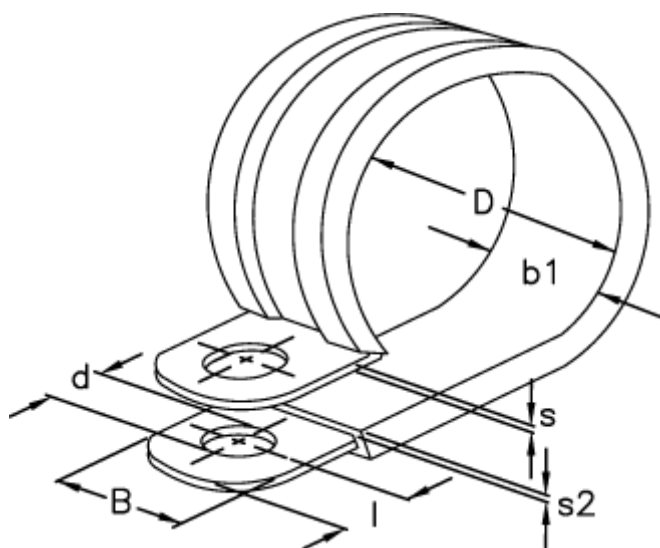

Article number: 029456112015

Description: Norma pipe retaining clip
RLGU 1. 15/12 W1

Measures

b1	= 15.0
d	= 6.4
Diameter D	= 15
l	= 6
s	= 0.8
s2	= 1.2
Width B	= 12